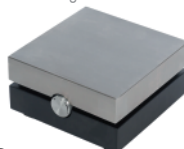

Small table gas BBQ