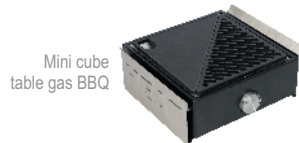

product information

Cabinet in powder coated steel (black and white) or stainless steel.

Grid, flametamers, wheels and burner pipe in stainless steel.

Magnetic valve turns off gas if pilot dies out.

Electronic touch ignition.

Uses bottle gas.

High performance - temperatures 320 - 350 degrees.

Sizzling zone 450 degrees.

Output: 60.000 BTU/17,5 kWh

Gas consumption 1157 g/h

Bottle storage in cabinet with easy access door.

Foldable working table.

For outdoor use only.

Cover available.

other products

contact

further information, general enquiries
or prices write to
furnish@associatedresponse.com

updated product lists see
www.associatedresponse.com

ASSOCIATED RESPONSE
General Trading LLC
PO Box 215907
DUBAI
United Arab Emirates

info@associatedresponse.com EMAIL
+ 971 (0) 4 34 55 66 1 PHONE
+ 971 (0) 4 34 55 66 2 FAX

associatedresponse
MIDDLE EAST

TDHB-PG2-FEB2010

www.associatedresponse.com