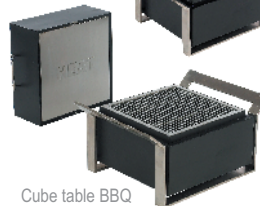

TONB-PG1-FEB2010

product information

Cabinet in powder coated steel (black and white) or stainless steel.

Grid, flametamers, wheels and burner pipe in stainless steel.

Magnetic valve turns off gas if pilot dies out.

Foldable working table.

For outdoor use only.

Cover available.

other products

Table gas BBQ

Small table gas BBQ

Cover for 4 burner BBQ

Portable charcoal grill