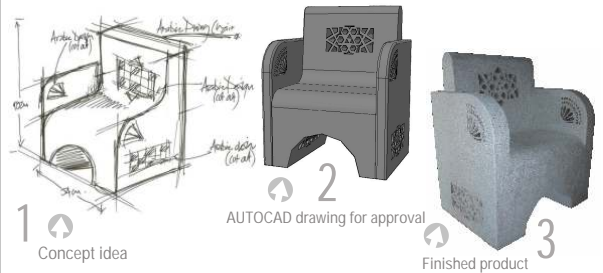

product information

Kayfactor™ is the brand name for custom-made, lightweight furniture and furnishings by Associated Response.

This unique approach to furniture making uses local expertise in the United Arab Emirates in its entirety from design to production. Once the material has been cut by way of computer persuaded cutters it is strengthened and then can be finished in a multitude of waterproof decorative finishes and colours suiting any environment, both indoor and outdoor.

*Enquiries for tailor-made designs are welcomed - rough sketch, Windows™ file or photographs can be used to achieve a replica.

3 steps from design to completion

product benefits

- Versatility in both design and scale flexibility.
- Lightweight for easy handling and transporting.
- Cost effective.
- Timely production turnaround.
- Long life due to finishing treatments.
- Weather and chemical durable, insect resistant, biologically inert and will not promote fungus formation.
- Flame retardant.
- Ecologically friendly.
- CFC free and ozone friendly.

products

- Indoor and outdoor furniture.
- Children's playgrounds and furniture.
- Street furniture.
- Plant planters and vases.
- Water features and outdoor lighting.
- Wall mountings, fixtures and frames.
- 3D figurines and shapes.
- Theme construction.

contact

further information, general enquiries
or prices write to
kayfactor@associatedresponse.com

updated product lists see
www.associatedresponse.com

ASSOCIATED RESPONSE
General Trading LLC
PO Box 215907
DUBAI
United Arab Emirates

info@associatedresponse.com EMAIL
+ 971 (0) 4 34 55 66 1 PHONE
+ 971 (0) 4 34 55 66 2 FAX

follow us on
facebook

*Kayfactor™ is a trade mark and brand owned by Associated Response

www.associatedresponse.com

associatedresponse
middle east

KF-PG2/APRIL/2010