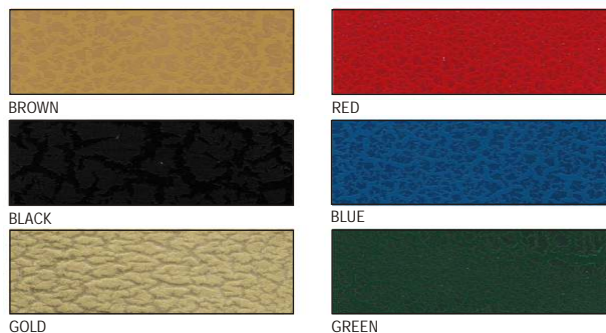

associatedresponse
middle east

KF-PG2/APRIL/2010

colour swatch - stone finish

The natural stone finish is an acrylic emulsion based, highly decorative and protective finish that gives a stone like appearance. It is a flexible coating which provides excellent weather resistance to any outdoor application.

colour swatch - gloss finish

colour swatch - cracking

Cracking is a paint formulated from nitrocellulose and modified special resins. Its self-cracking property makes it an excellent cracking decorative topcoat finish. It is fast drying, durable and color retentive.

colour swatch - metallic

* Colours seen here are not accurate. Comprehensive and accurate colour swatches available on request.

kayfactorchairs

* All kayfactor products are bespoke and customised to client's specification. Finished in high-gloss paint or textured stone.